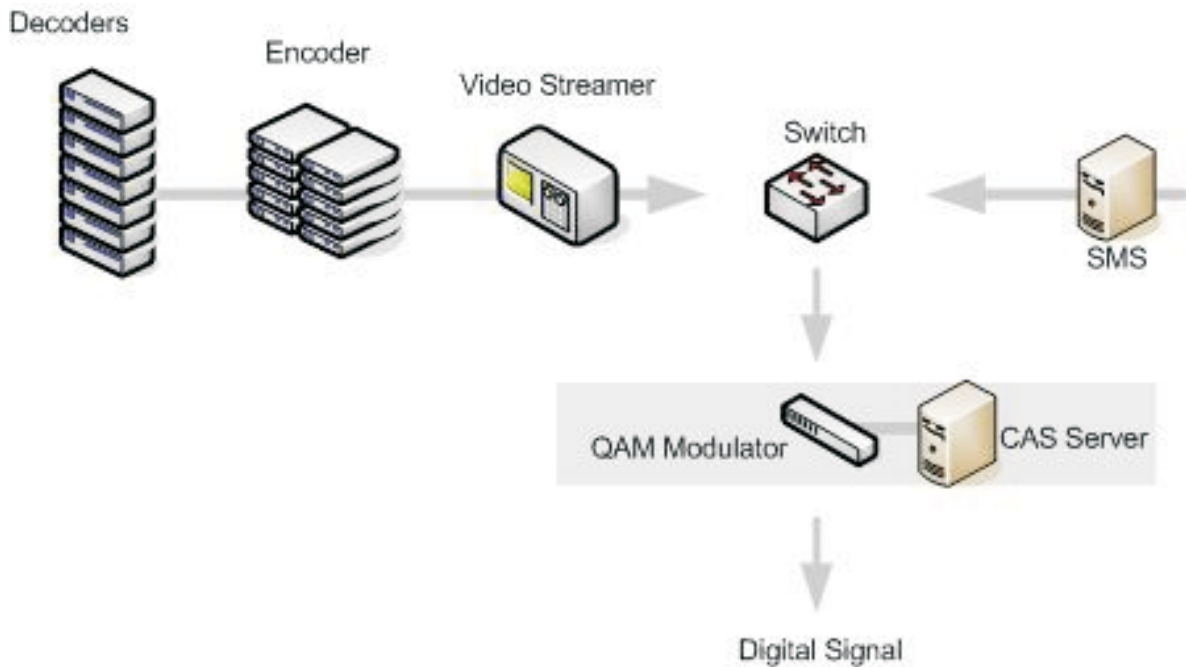

DVBC

Cable Operators

The solution accurately fits into the cable operators requirement. The current scenario shows the movement towards the DVBC technology due to the recent regulatory notifications issued by the government. The cable operator realizes the futuristic vision of the IPTV technology because it could only provide the means and ways to increase their revenue and lower down the subscriber churn by providing quality vanilla services like Video on Demand, Video conferencing, gaming, Voice over IP and other innovative services. VoIBRENT DVBC is the solution tailored for the cable operators which provides the DVB-C technology on their existing infrastructure and is also ready for the IPTV rollout. The shift between the two technologies is very smooth and economical with no hardware changes in the infrastructure. The solution enables the cable operator to run both the IPTV services and digital broadcast service(DVB-C) simultaneously on the same infrastructure. So, the cable operator can always enjoy a win-win situation.

VoIBRENT DVBC solution comprises of the Video Head-end by TANDBERG and the Customer Premise Equipment (CPE) manufactured by Logic Eastern. The CPE would be a DVB-C Set top box. The Customer Premise Equipments are manufactured at a very low cost with easily available support.

VoIBRENT DVBC solution developed, serviced and supported by LOGIC EASTERN

Video Head-end

The Video Headend equipment would feed the entire network on a redundant and highly available fiber optic backbone provided by Cable Operators. The placement of the Video Head-end should be at a highly secured area where only senior or technically trained personnel could access.

The Headend is made up of the following components :

Antenna Farm

It captures all the Free to air and scrambled signals being beamed in the skies. The signals are then sent to the Video headend.

IRD decoders