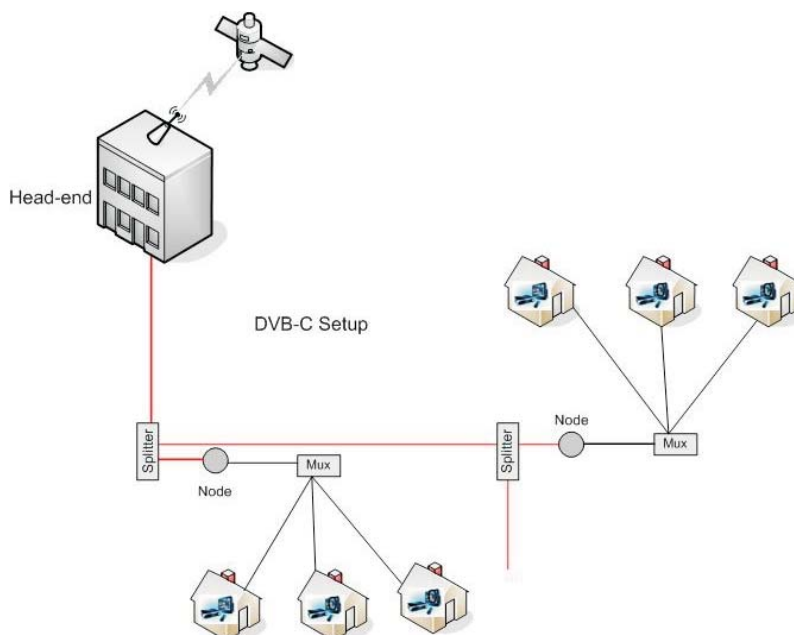

DVBC

Cable Operators

The solution accurately fits into the cable operators requirement. The current scenario shows the movement towards the DVBC technology due to the recent regulatory notifications issued by the government. The cable operator realizes the futuristic vision of the IPTV technology because it could only provide the means and ways to increase their revenue and lower down the subscriber churn by providing quality vanilla services like Video on Demand, Video conferencing, gaming, Voice over IP and other innovative services. VoIBRENT DVBC is the solution tailored for the cable operators which provides the DVB-C technology on their existing infrastructure and is also ready for the IPTV rollout. The shift between the two technologies is very smooth and economical with no hardware changes in the infrastructure. The solution enables the cable operator to run both the IPTV services and digital broadcast service(DVB-C) simultaneously on the same infrastructure. So, the cable operator can always enjoy a win-win situation.

VoIBRENT DVBC solution comprises of the Video Head-end by TANDBERG and the Customer Premise Equipment (CPE) manufactured by Logic Eastern. The CPE would be a DVB-C Set top box. The Customer Premise Equipments are manufactured at a very low cost with easily available support.

VoIBRENT DVBC solution developed, serviced and supported by LOGIC EASTERN

Video Head-end

The Video Headend equipment would feed the entire network on a redundant and highly available fiber optic backbone provided by Cable Operators. The placement of the Video Head-end should be at a highly secured area where only senior or technically trained personnel could access.

The Headend is made up of the following components :

Antenna Farm

It captures all the Free to air and scrambled signals being beamed in the skies. The signals are then sent to the Video headend.

IRD decoders